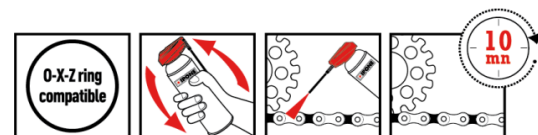

X-TREM CHAIN OFF-ROAD

- Off Road Chain Lube (Sand, Mud ...)
- Non stick formula
- Resistance to washing off
- Increases the chain lifespan
- Protection against wear
- Rustproof
- Wide and precise spraying
- O-X-Z ring compatible