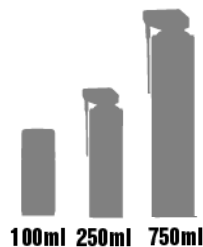

X-TREM CHAIN OFF-ROAD

- Off Road Chain Lube (Sand, Mud ...)
- Non stick formula
- Resistance to washing off
- Increases the chain lifespan
- Protection against wear
- Rustproof
- Wide and precise spraying
- O-X-Z ring compatible